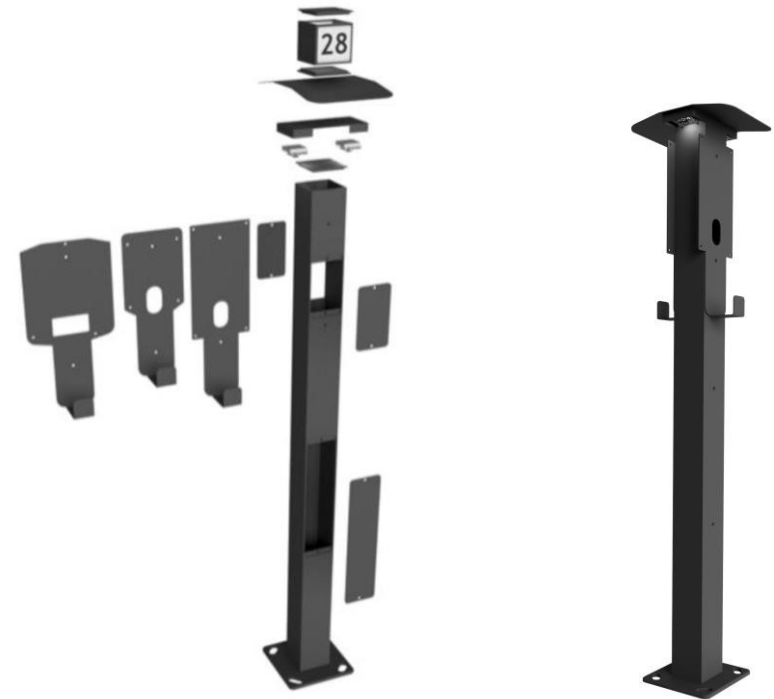

## Universal designpost in aluminum for EV charging boxes

Will fit all leading EV charging boxes on the market

Integratable with Unimi-1base ECO plastic

Future proof and scalable

Mountable in for instance garage ceilings

# One system – endless configuration possibilities

UNIMI-1POLE® may be customized to fit your needs.  
1500mm tall base pole in aluminum (black, RAL9005)  
From basic to high end  
Fit connection boxes and DIN rails inside

Add mounting bracket for your EV box brand.  
1-4 EV boxes may be installed allowing you to grow  
with demand saving CAPEX

Customize your basic UNIMI-1POLE with roof, LED  
modules UNO alt. DUO and an on-top status lamp

# UNIMI-1POLE® - capable of several EV charging boxes

Quattro bracket with 600 roof

Side by side mounting