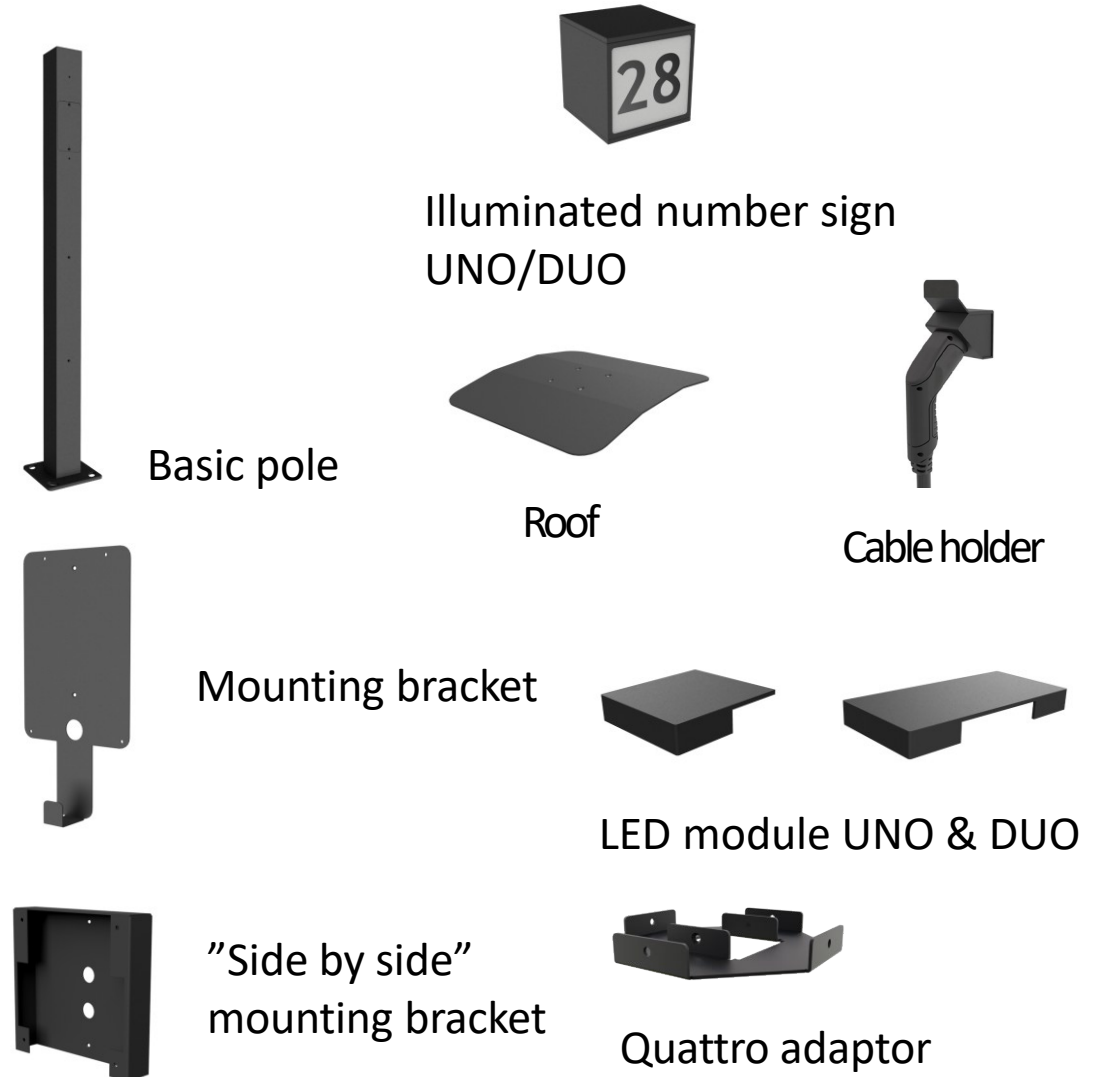

One system – endless configuration possibilities

UNIMI-1POLE® may be customized to fit your needs.
1500mm tall base pole in aluminum (black, RAL9005)
From basic to high end
Fit connection boxes and DIN rails inside

Add mounting bracket for your EV box brand.
1-4 EV boxes may be installed allowing you to grow
with demand saving CAPEX

Customize your basic UNIMI-1POLE with roof, LED
modules UNO alt. DUO and an on-top status lamp

UNIMI-1POLE® may be turned 360 degrees for optimal
post installation fit