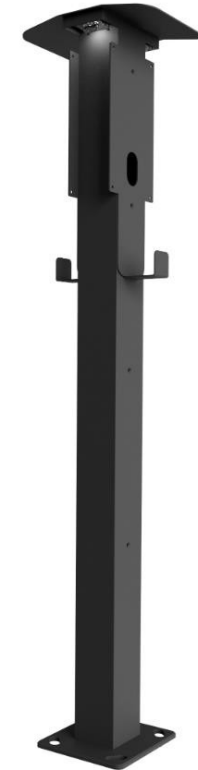

# One system – endless configuration possibilities

UNIMI-1POLE® may be customized to fit your needs.  
1500mm tall base pole in aluminum (black, RAL9005)  
From basic to high end  
Fit connection boxes and DIN rails inside

# Mounting combinations by different mounting brackets

A: Single mounting bracket on both sides

B: Side by side mounting bracket

C: Quattro mounting bracket

Side by Side - 2+2  
Art.nr. Q2BYH

Quattro - 1+1+1+1  
Art.nr. Q13YT

# UNIMI-1POLE® ceiling mounted in garages

UNIMI-1POLE® may be mounted in garage ceilings

Up to 4 boxes may be mounted to the UNIMI-1POLE

# ONEPOLE® additional schuko outlet

UNIMI-1POLE® may also be fitted with additional schuko outlets and timers for other electrical devices

Fuses etc. is mounted on an optional DIN rail

Thus the pedestal can be used for other purposes in addition to EV charging