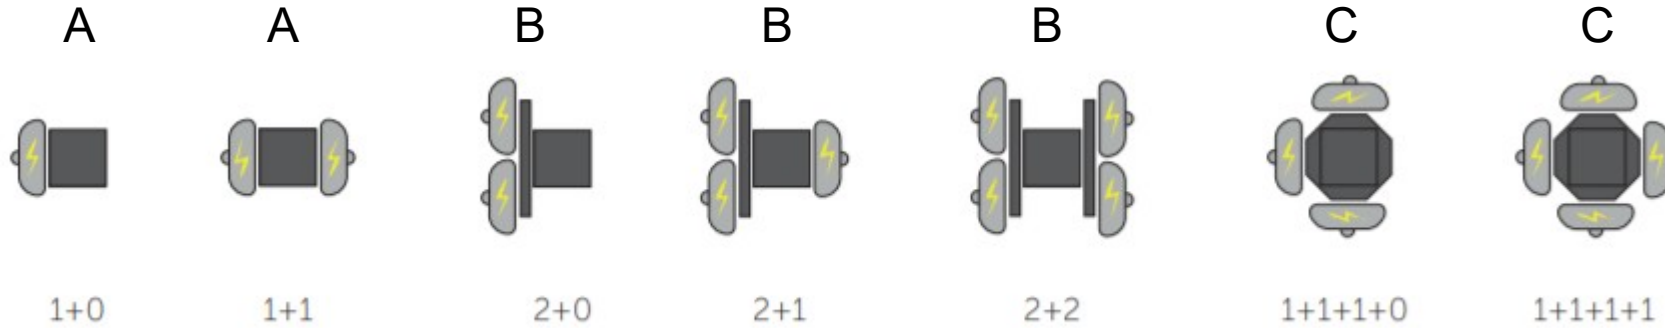

Mounting combinations by different mounting brackets